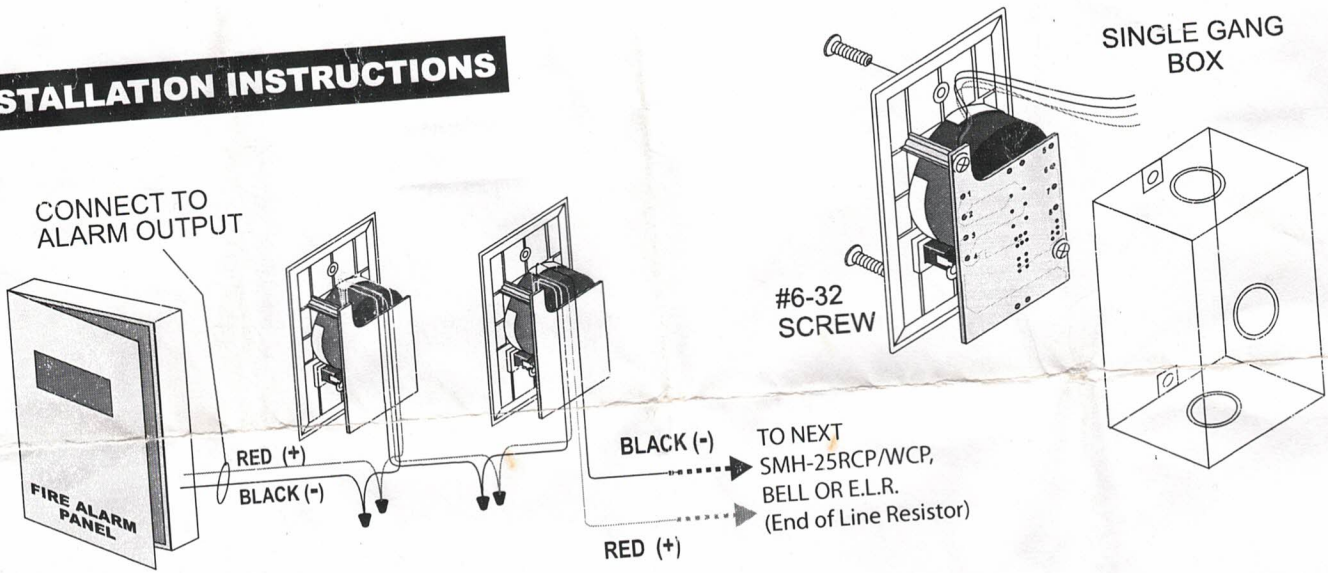

MINI HORN REMOTE SILENCEABLE SIGNALING DEVICE **SMH-25RCP (RED)** **SMH-25WCP (WHITE)**

INSTALLATION INSTRUCTIONS

SPECIFICATIONS

RATED VOLTAGE	24 - 28VDC Filtered or Unfiltered (full-wave-rectified)		
RATED CURRENT	30mA		
SOUND LEVEL	OPERATING VOLTAGE (V)	24	28
	INDOOR MEASUREMENT (dBA) at 10 ft	90	90

Sound Level in the indoor installation may vary depending upon the space surroundings

Operating temperature: -20°C ~ +60°C (-4°F ~ +140°F)

Plate: A.B.S.
Colour Selection: Red/White
Weight: 2.2oz (63g)
#6-32 (2) screws provided