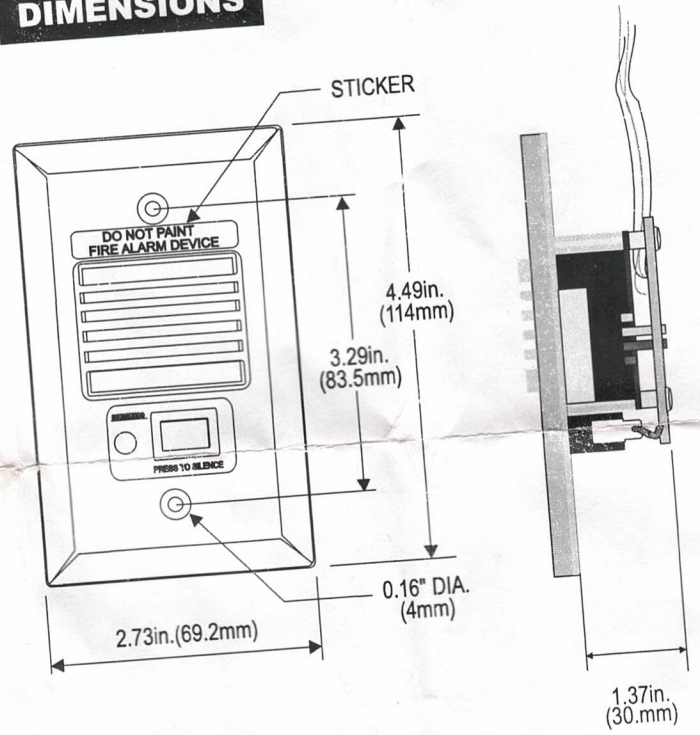

MINI HORN REMOTE SILENCEABLE SIGNALING DEVICE **SMH-25RCP (RED)** **SMH-25WCP (WHITE)**

INSTALLATION INSTRUCTIONS

SPECIFICATIONS

RATED VOLTAGE	24 - 28VDC Filtered or Unfiltered (full-wave-rectified)		
RATED CURRENT	30mA		
SOUND LEVEL	OPERATING VOLTAGE (V)	24	28
	INDOOR MEASUREMENT (dBA) at 10 ft	90	90

Sound Level in the indoor installation may vary depending upon the space surroundings

Operating temperature: -20°C ~ +60°C (-4°F ~ +140°F)

Plate: A.B.S.
Colour Selection: Red/White
Weight: 2.2oz (63g)
#6-32 (2) screws provided

AUDIBLE SIGNAL APPLIANCE

DIMENSIONS

SIEMENS

LT-839CER REV 3

OCT 2007

SIEMENS
2 Kenview Blvd.
Brampton, Ontario
Canada L6T 5E4
Tel: (905)799-9937 Fax: (905)799-9858